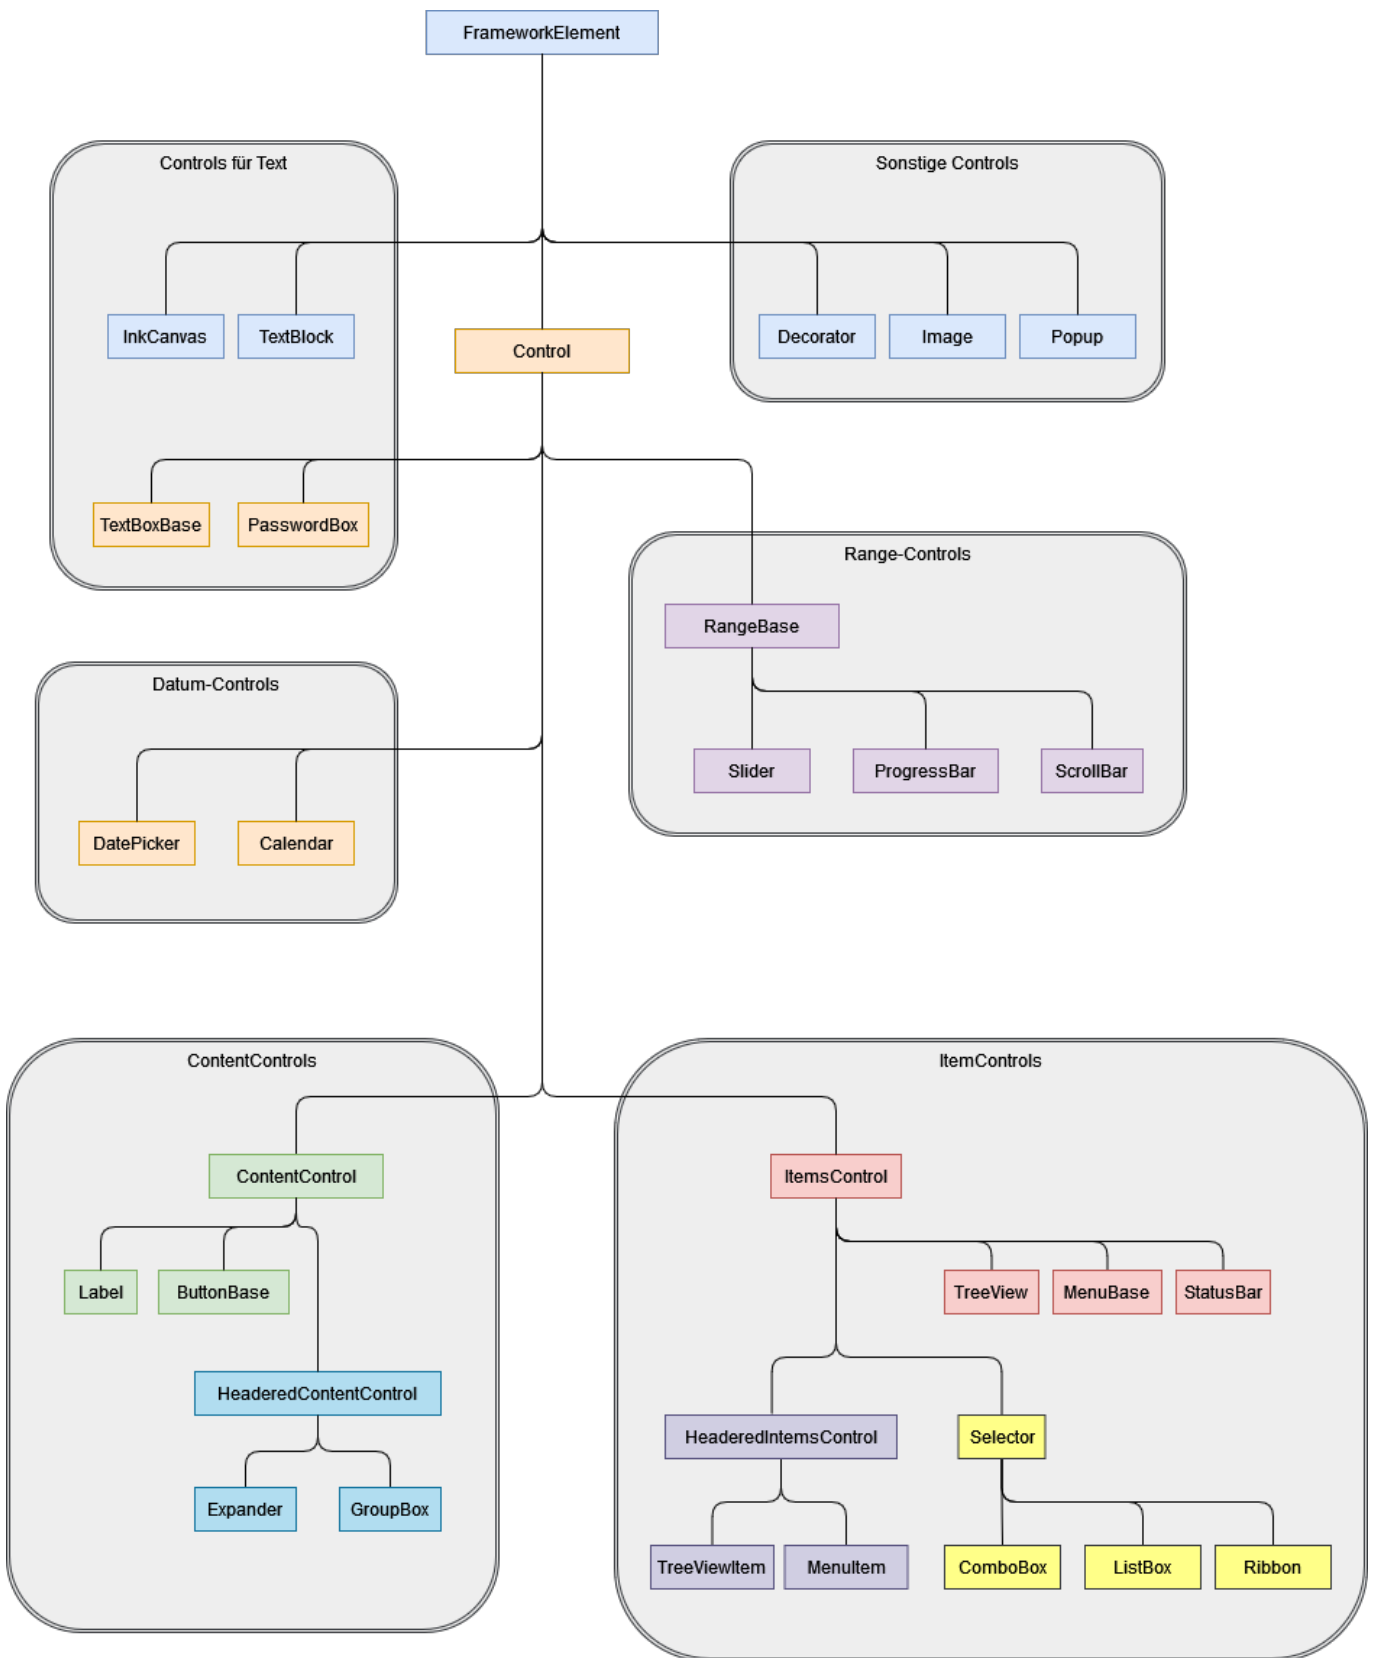

Inhaltsverzeichnis

Class Access Modifiers	1
Framework Elemente	1
Windows Klasse Vererbung Linie (.NET 5.0, 6.0, 7.0)	2
Inheritance line of the canvas character element in .NET V 7.0	4

Class Access Modifiers

Access Modifier	Description
private	Member is accessible inside the type only. This is the default.
internal	Member is accessible inside the type and any type in the same assembly.
protected	Member is accessible inside the type and any type that inherits from the type.
public	Member is accessible every where.
internal, protected	xx
private, protected	xx

Framework Elemente

Windows Klasse Vererbung Linie (.NET 5.0,

6.0, 7.0)

Assembly PresentationFramework, Version=5.0.0.0, Culture=neutral, PublicKeyToken=31bf3856ad364e35

Inheritance line of the canvas character element in .NET V 7.0