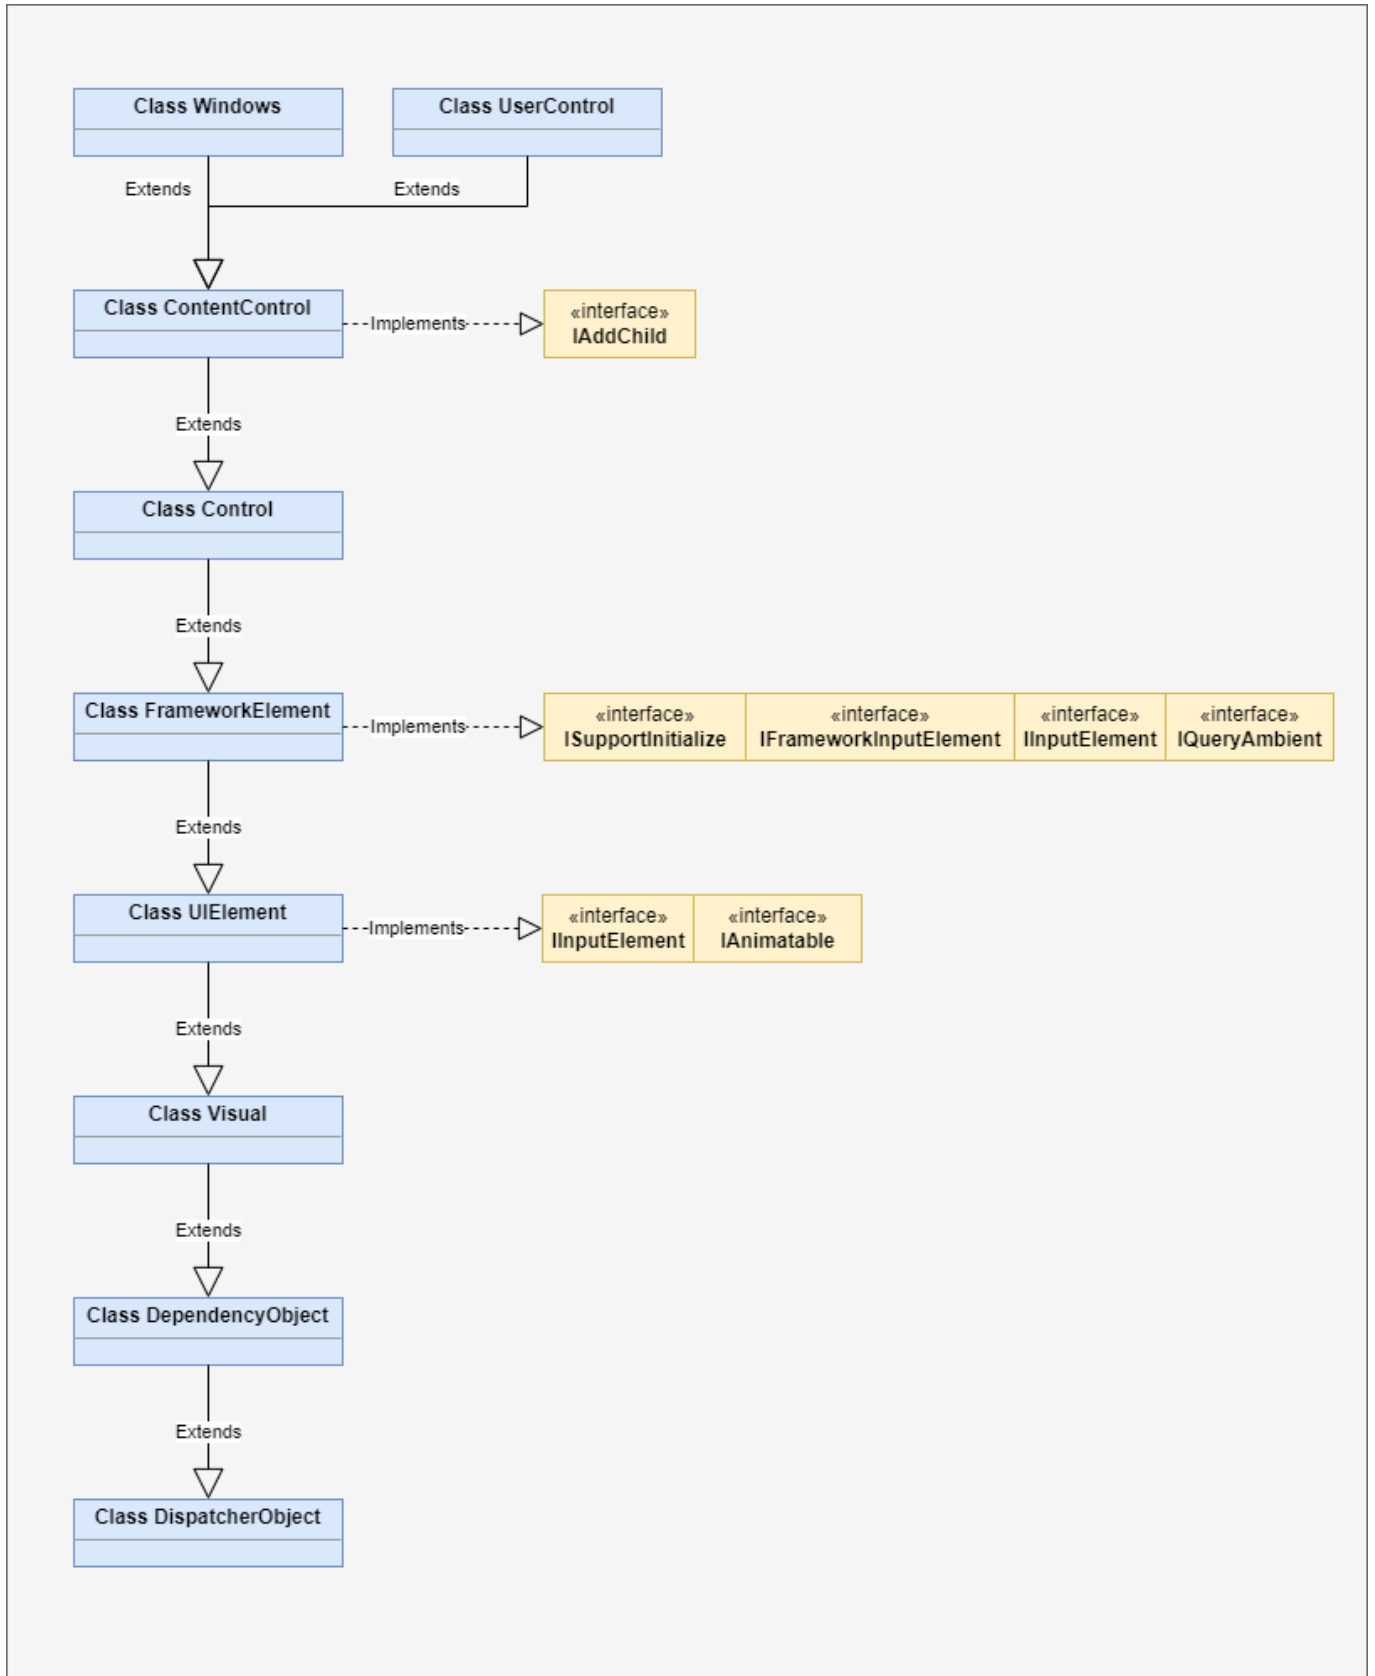

6.0, 7.0)

Assembly PresentationFramework, Version=5.0.0.0, Culture=neutral, PublicKeyToken=31bf3856ad364e35