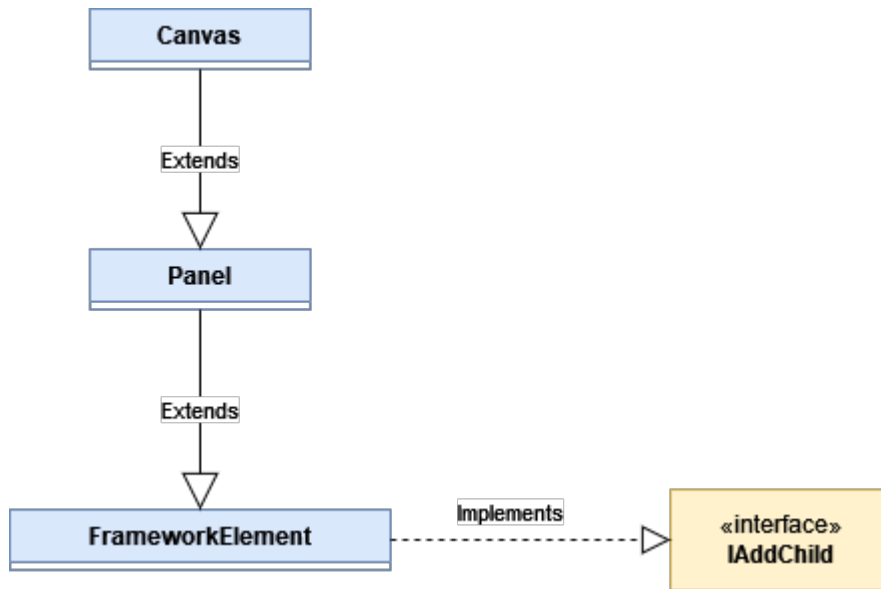

Framework Elemente

Windows Klasse Vererbung Linie (.NET 5.0,

6.0, 7.0)

Assembly PresentationFramework, Version=5.0.0.0, Culture=neutral, PublicKeyToken=31bf3856ad364e35

Inheritance line of the canvas character element in .NET V 7.0