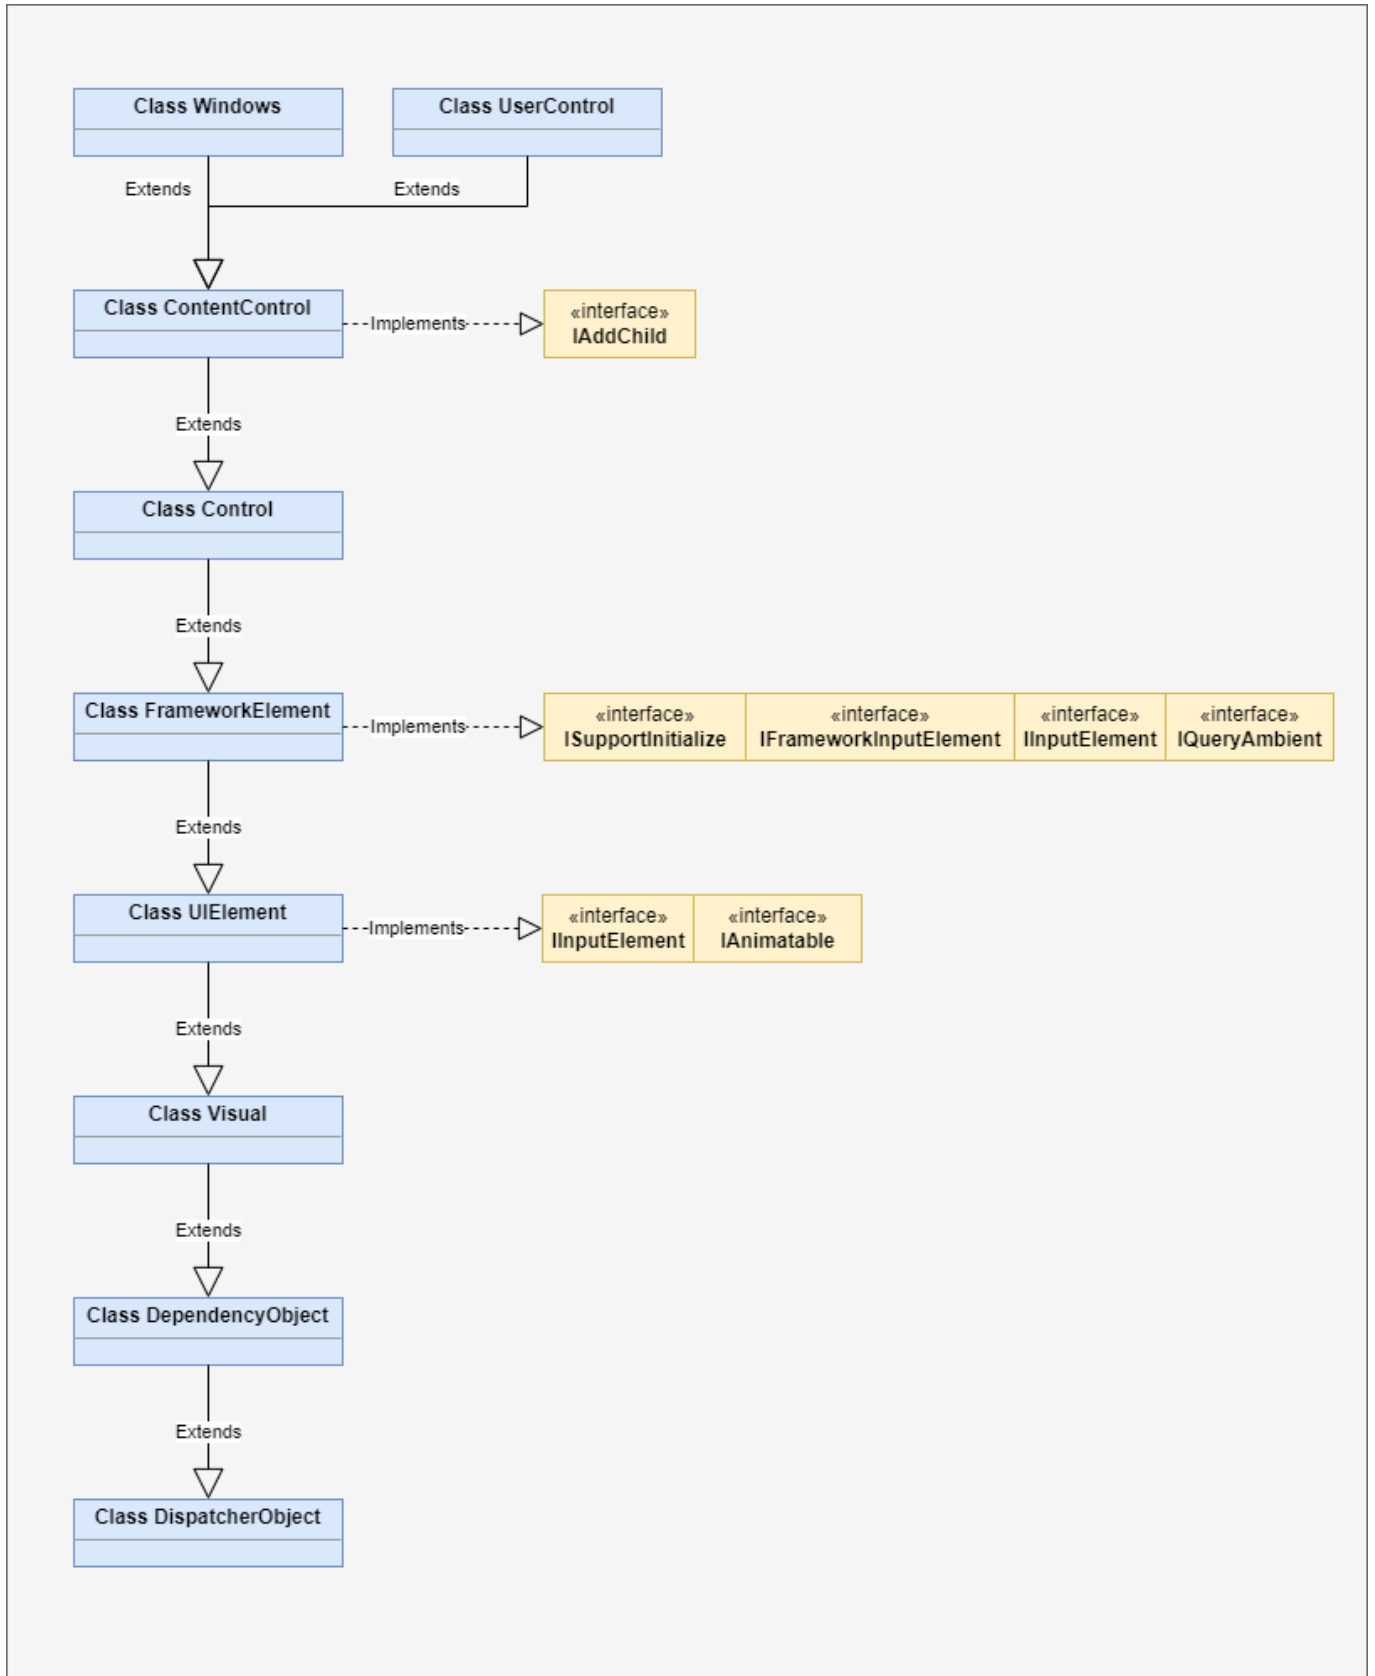

Inhaltsverzeichnis

- Class Access Modifiers** 1
- Framework Elemente** 1
- Windows Klasse Vererbung Linie (.NET 5.0, 6.0, 7.0)** 2
- Inheritance line of the canvas character element in .NET V 7.0** 4

Class Access Modifiers

Access Modifier	Description
private	Member is accessible inside the type only. This is the default.
internal	Member is accessible inside the type and any type in the same assembly.
protected	Member is accessible inside the type and any type that inherits from the type.

Framework Elemente

Windows Klasse Vererbung Linie (.NET 5.0,

6.0, 7.0)

Assembly PresentationFramework, Version=5.0.0.0, Culture=neutral, PublicKeyToken=31bf3856ad364e35

Inheritance line of the canvas character element in .NET V 7.0