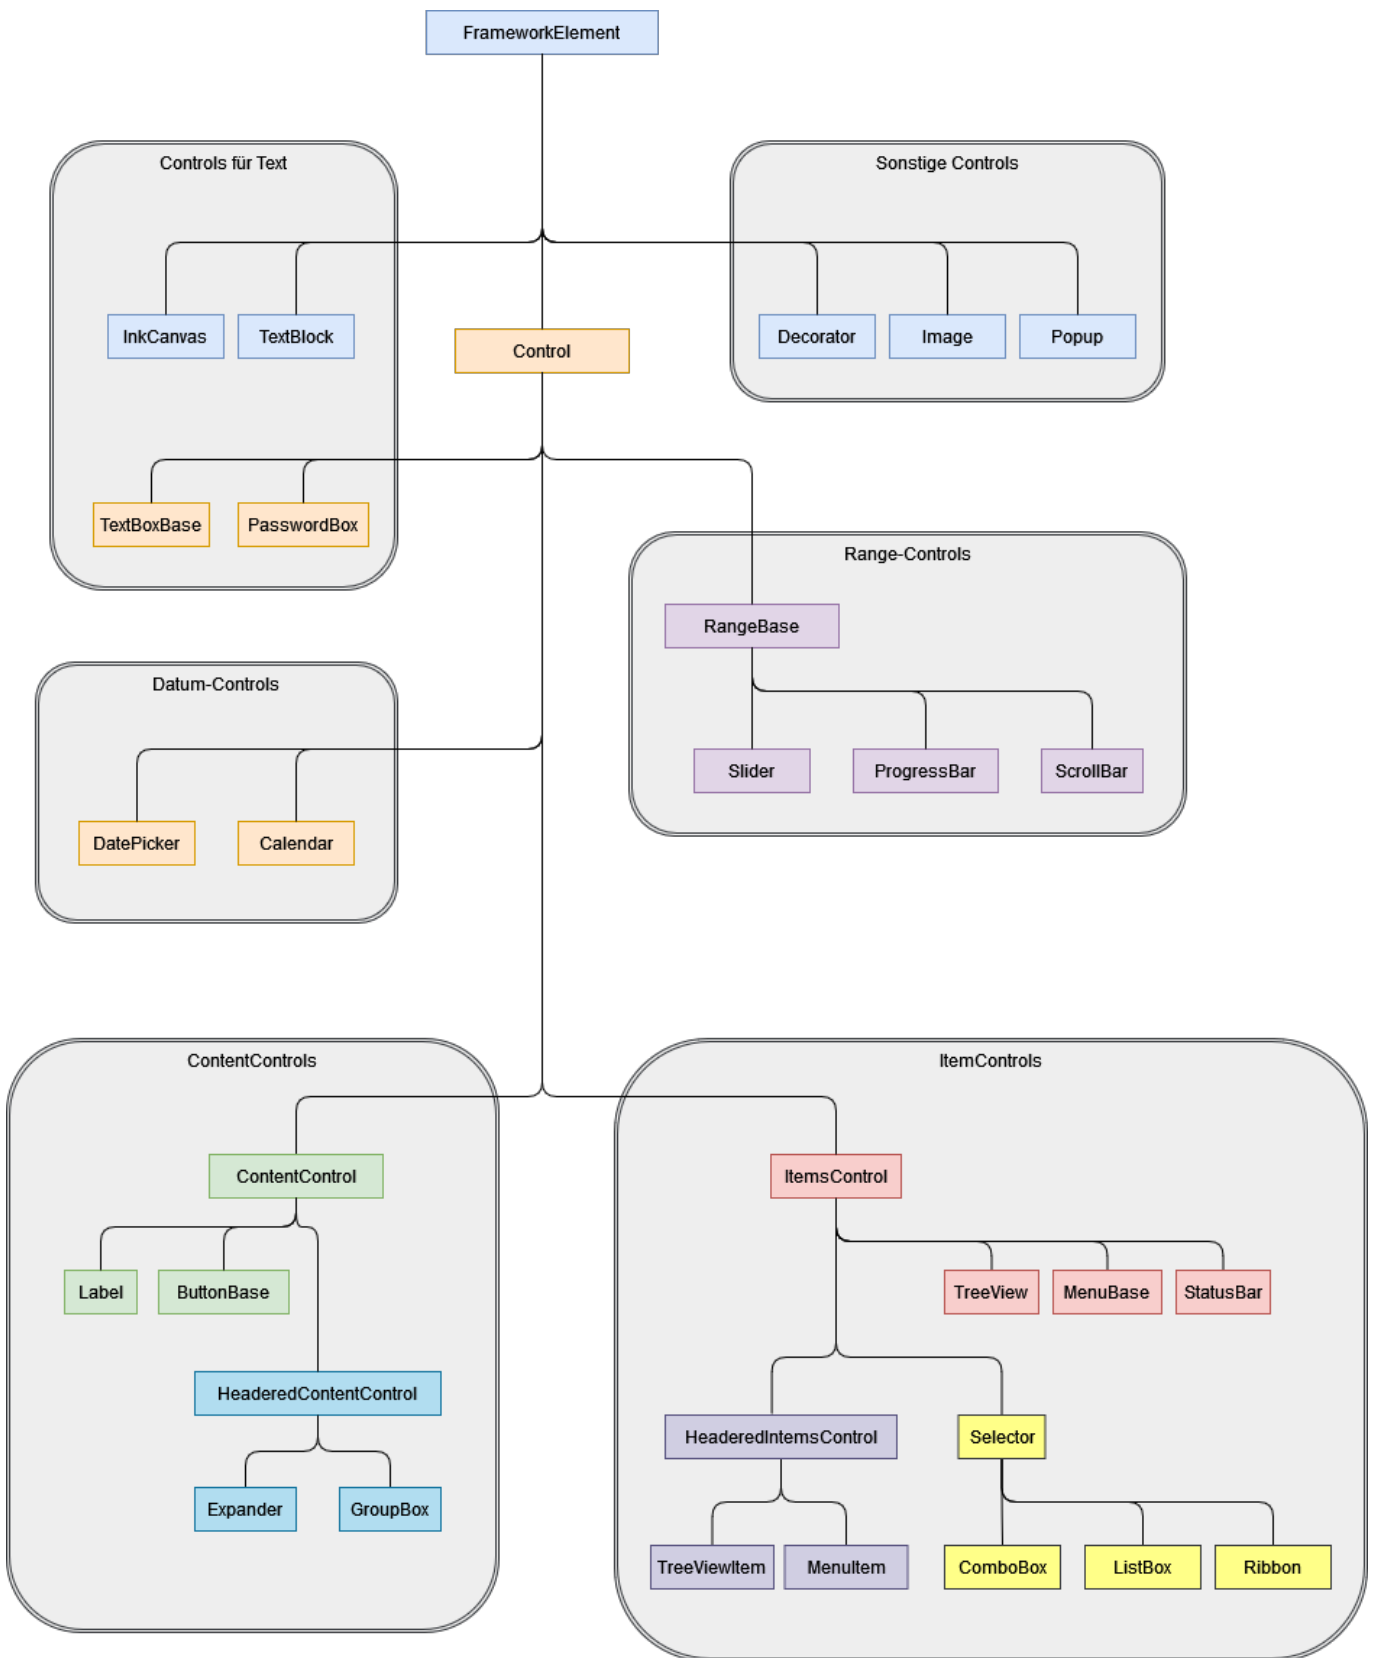

Inhaltsverzeichnis

- Class Access Modifiers** 1
- Framework Elemente** 1
- Windows Klasse Vererbung Linie (.NET 5.0, 6.0, 7.0)** 2
- Inheritance line of the canvas character element in .NET V 7.0** 4

Class Access Modifiers

Access Modifier	Description
private	Member is accessible inside the type only. This is the default.
internal	Member is accessible inside the type and any type in the same assembly.
protected	Member is accessible inside the type and any type that inherits from the type.

Framework Elemente

Windows Klasse Vererbung Linie (.NET 5.0,

6.0, 7.0)

Assembly PresentationFramework, Version=5.0.0.0, Culture=neutral, PublicKeyToken=31bf3856ad364e35

Inheritance line of the canvas character element in .NET V 7.0