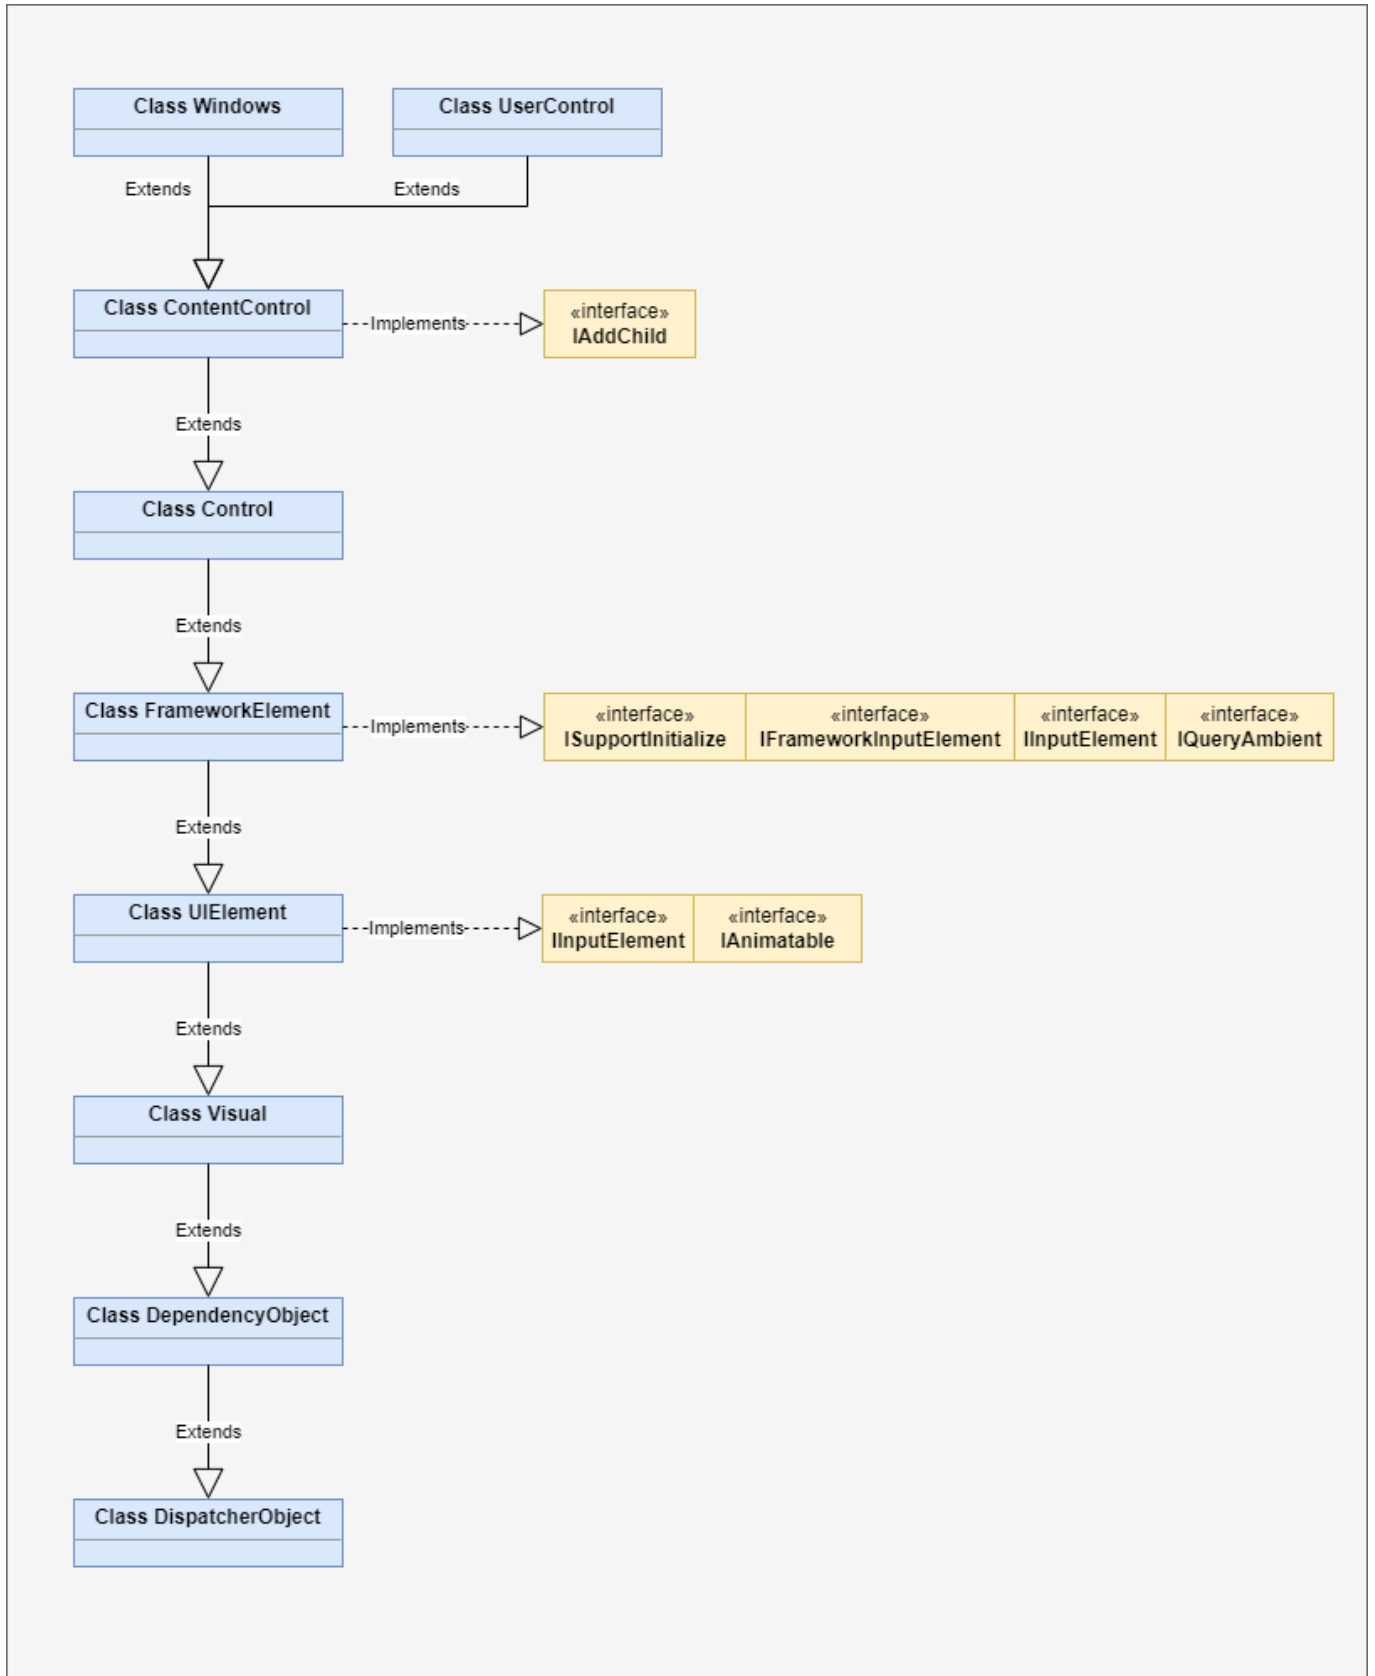

Inhaltsverzeichnis

Class Access Modifiers	1
Framework Elemente	1
Windows Klasse Vererbung Linie (.NET 5.0, 6.0, 7.0)	2
Inheritance line of the canvas character element in .NET V 7.0	4

Class Access Modifiers

Access Modifier	Description
private	Member is accessible inside the type only. This is the default.
internal	Member is accessible inside the type and any type in the same assembly.
protected	Member is accessible inside the type and any type that inherits from the type.

Framework Elemente

Windows Klasse Vererbung Linie (.NET 5.0,

6.0, 7.0)

Assembly PresentationFramework, Version=5.0.0.0, Culture=neutral, PublicKeyToken=31bf3856ad364e35

Inheritance line of the canvas character element in .NET V 7.0