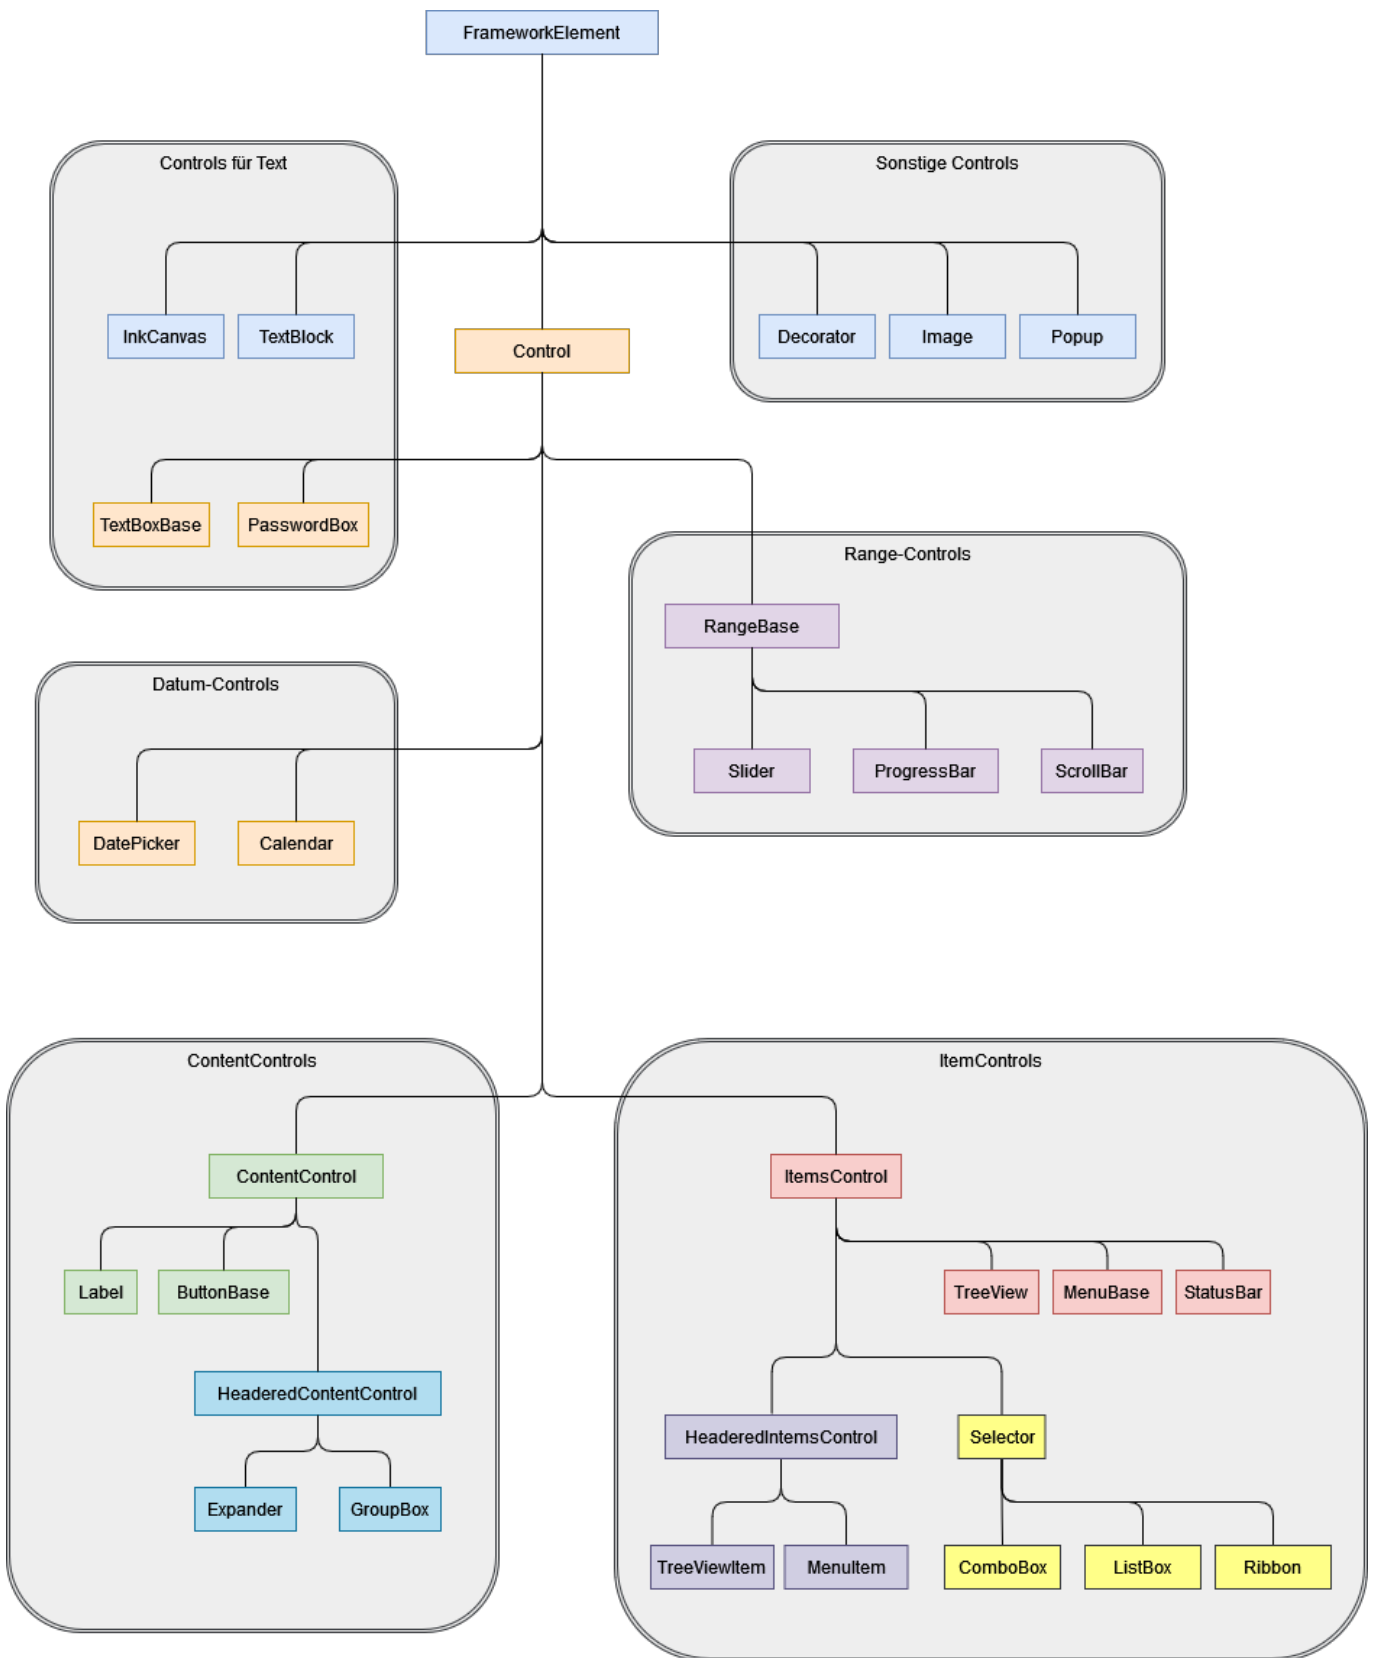

Inhaltsverzeichnis

Class Access Modifiers	1
Framework Elemente	1
Windows Klasse Vererbung Linie (.NET 5.0, 6.0, 7.0)	2
Inheritance line of the canvas character element in .NET V 7.0	4

Class Access Modifiers

Access Modifier	Description
private	Member is accessible inside the type only. This is the default.
internal	Member is accessible inside the type and any type in the same assembly.
protected	Member is accessible inside the type and any type that inherits from the type.

Framework Elemente

Windows Klasse Vererbung Linie (.NET 5.0,

6.0, 7.0)

Assembly PresentationFramework, Version=5.0.0.0, Culture=neutral, PublicKeyToken=31bf3856ad364e35

Inheritance line of the canvas character element in .NET V 7.0