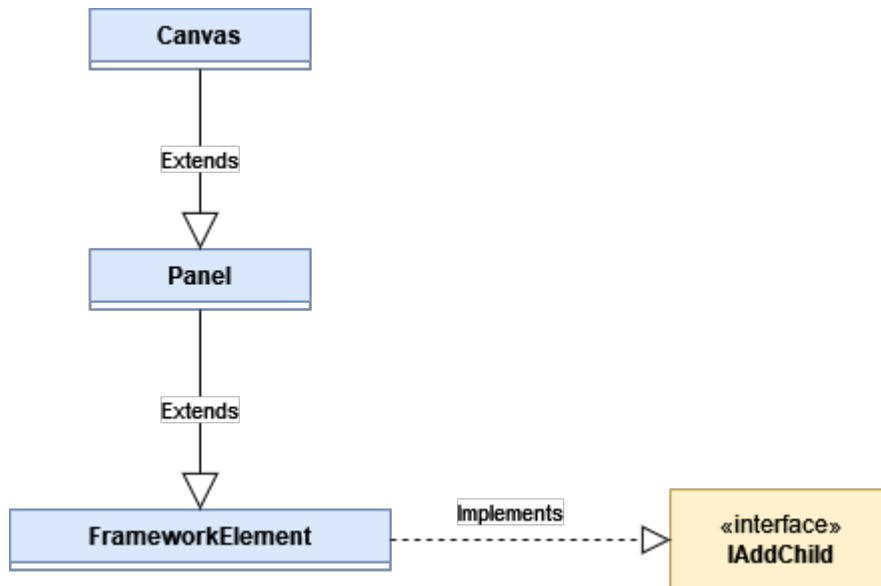

Framework Elemente

Windows Klasse Vererbung Linie (.NET 5.0,

6.0, 7.0)

Assembly PresentationFramework, Version=5.0.0.0, Culture=neutral, PublicKeyToken=31bf3856ad364e35

Inheritance line of the canvas character element in .NET V 7.0