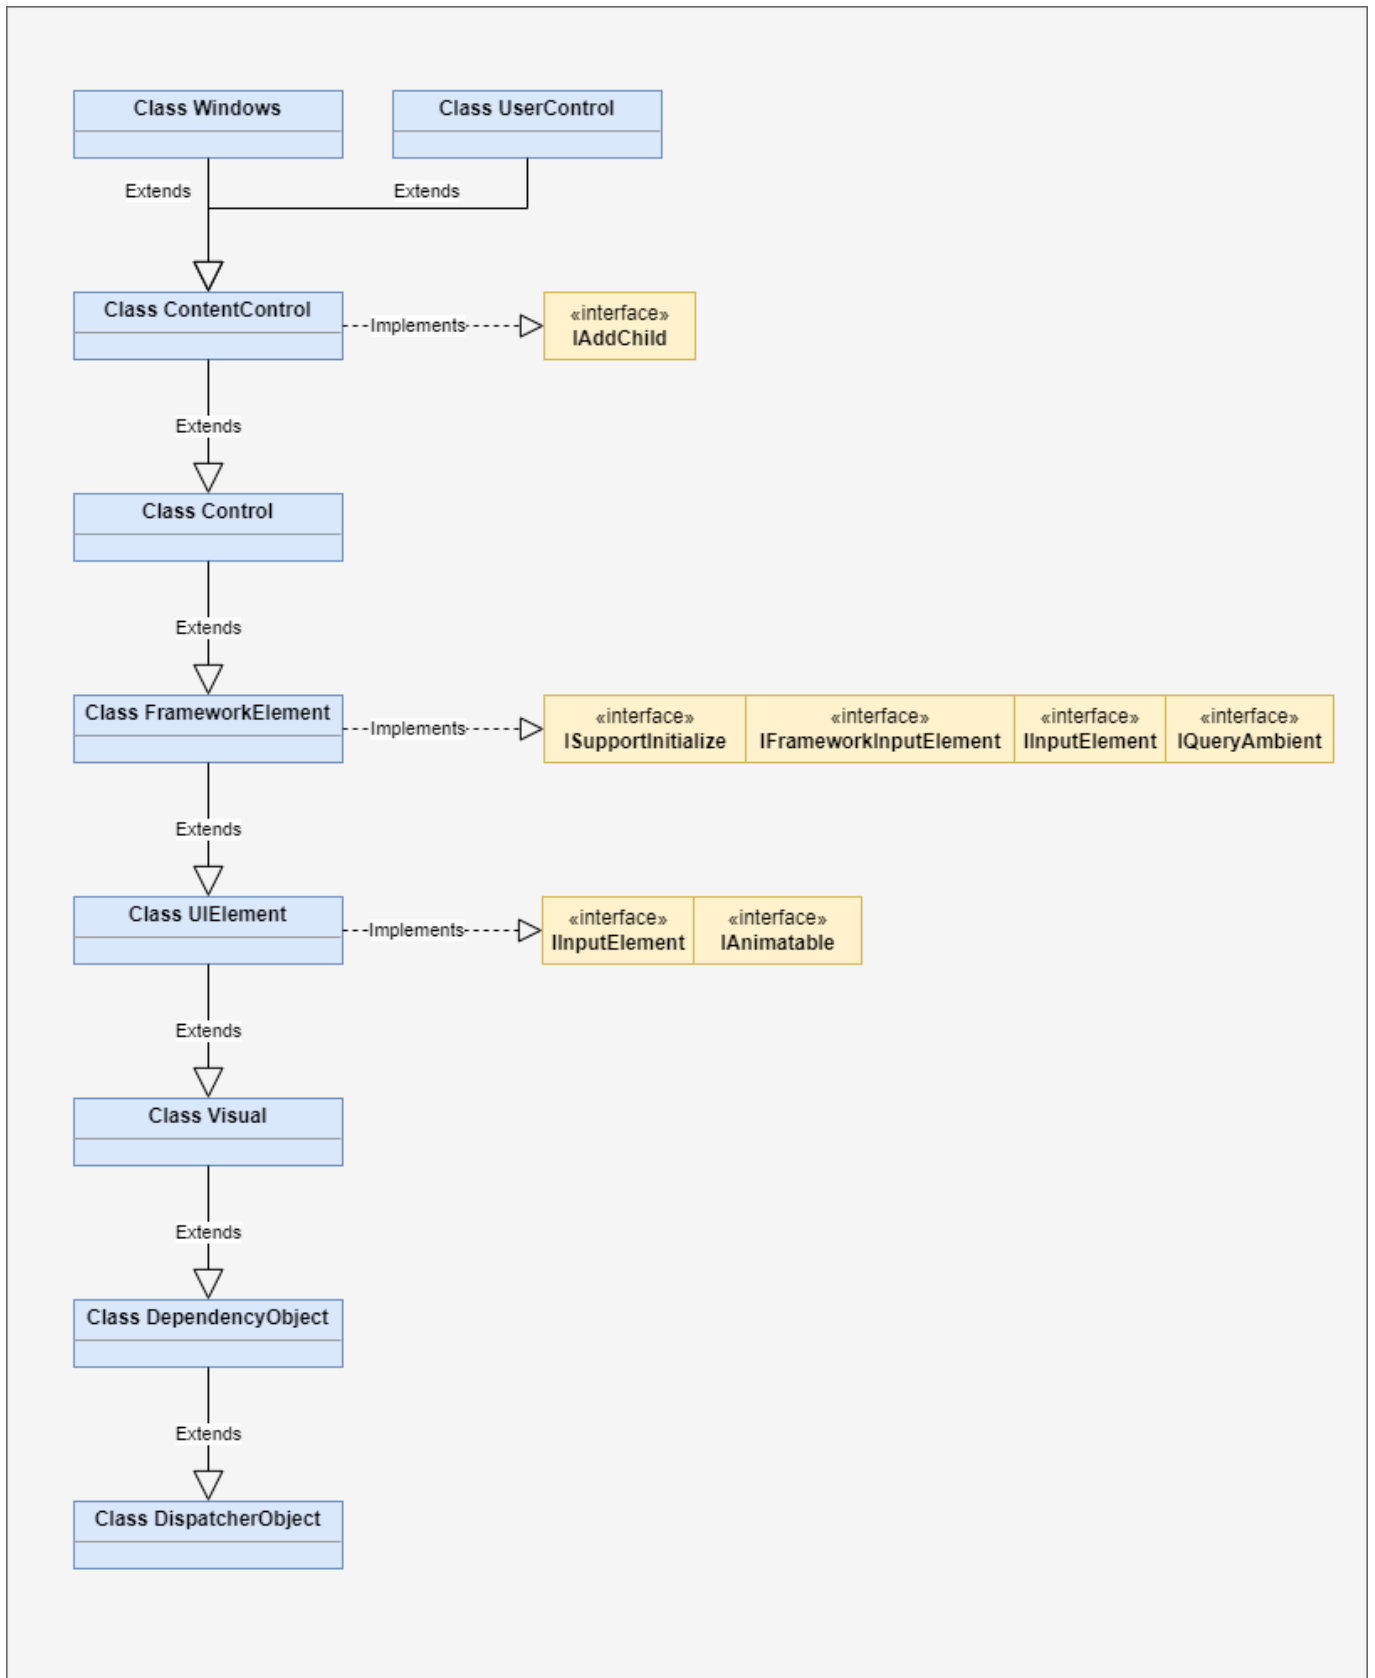

Inhaltsverzeichnis

- Class Access Modifiers 1**
- Framework Elemente 1**
- Windows Klasse Vererbung Linie (.NET 5.0, 6.0, 7.0) 2**
- Inheritance line of the canvas character element in .NET V 7.0 4**

Class Access Modifiers

Access Modifier	Description
private	Member is accessible inside the type only. This is the default.
internal	

Framework Elemente

Windows Klasse Vererbung Linie (.NET 5.0,

6.0, 7.0)

Assembly PresentationFramework, Version=5.0.0.0, Culture=neutral, PublicKeyToken=31bf3856ad364e35

Inheritance line of the canvas character element in .NET V 7.0

From: <https://jmz-elektronik.ch/dokuwiki/> - Bücher & Dokumente

Permanent link: <https://jmz-elektronik.ch/dokuwiki/doku.php?id=start:visualstudio2017:programmieren:dotnetvererbungsbaum&rev=1689619728>