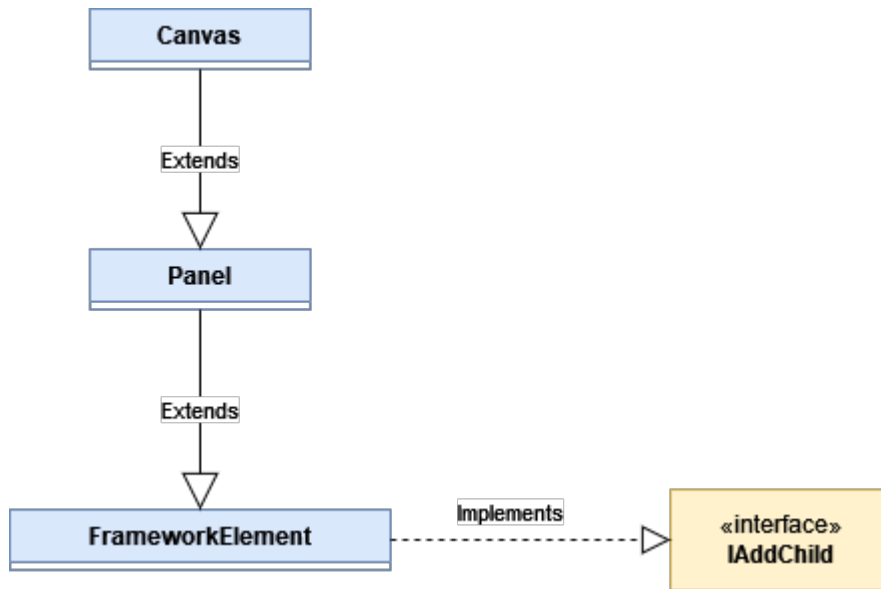

Inheritance line of the canvas character element in .NET V 7.0

From: <https://jmz-elektronik.ch/dokuwiki/> - Bücher & Dokumente

Permanent link: <https://jmz-elektronik.ch/dokuwiki/doku.php?id=start:visualstudio2017:programmieren:dotnetvererbungsbaum&rev=1689619728>

Last update: 2023/07/17 20:48