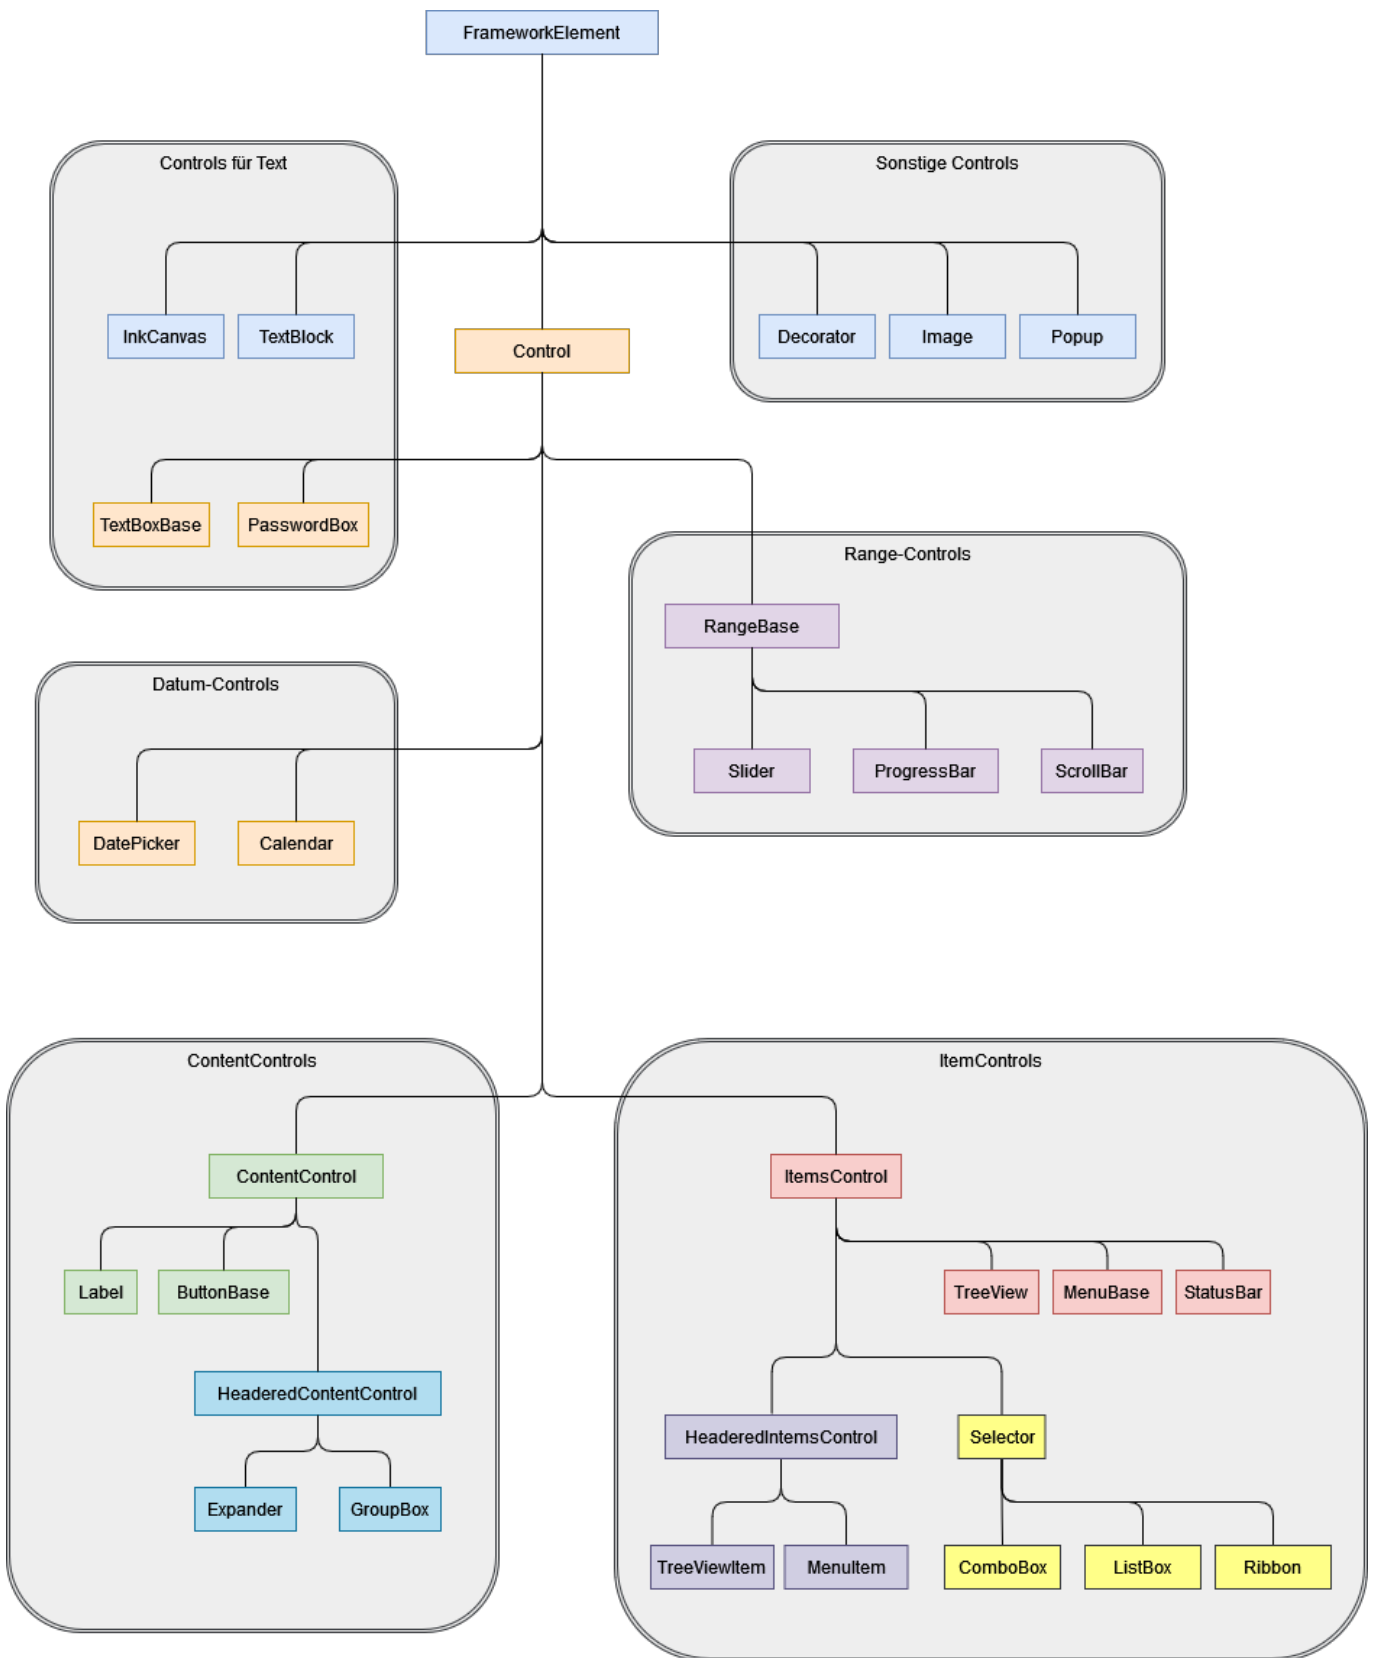

Inhaltsverzeichnis

- Class Access Modifiers 1**
- Framework Elemente 1**
- Windows Klasse Vererbung Linie (.NET 5.0, 6.0, 7.0) 2**
- Inheritance line of the canvas character element in .NET V 7.0 4**

Class Access Modifiers

Access Modifier	Description
private	Member is accessible inside the type only. This is the default.
internal	

Framework Elemente

Windows Klasse Vererbung Linie (.NET 5.0,

6.0, 7.0)

Assembly PresentationFramework, Version=5.0.0.0, Culture=neutral, PublicKeyToken=31bf3856ad364e35

Inheritance line of the canvas character element in .NET V 7.0

From: <https://jmz-elektronik.ch/dokuwiki/> - Bücher & Dokumente

Permanent link: <https://jmz-elektronik.ch/dokuwiki/doku.php?id=start:visualstudio2017:programmieren:dotnetvererbungsbaum&rev=1689619728>