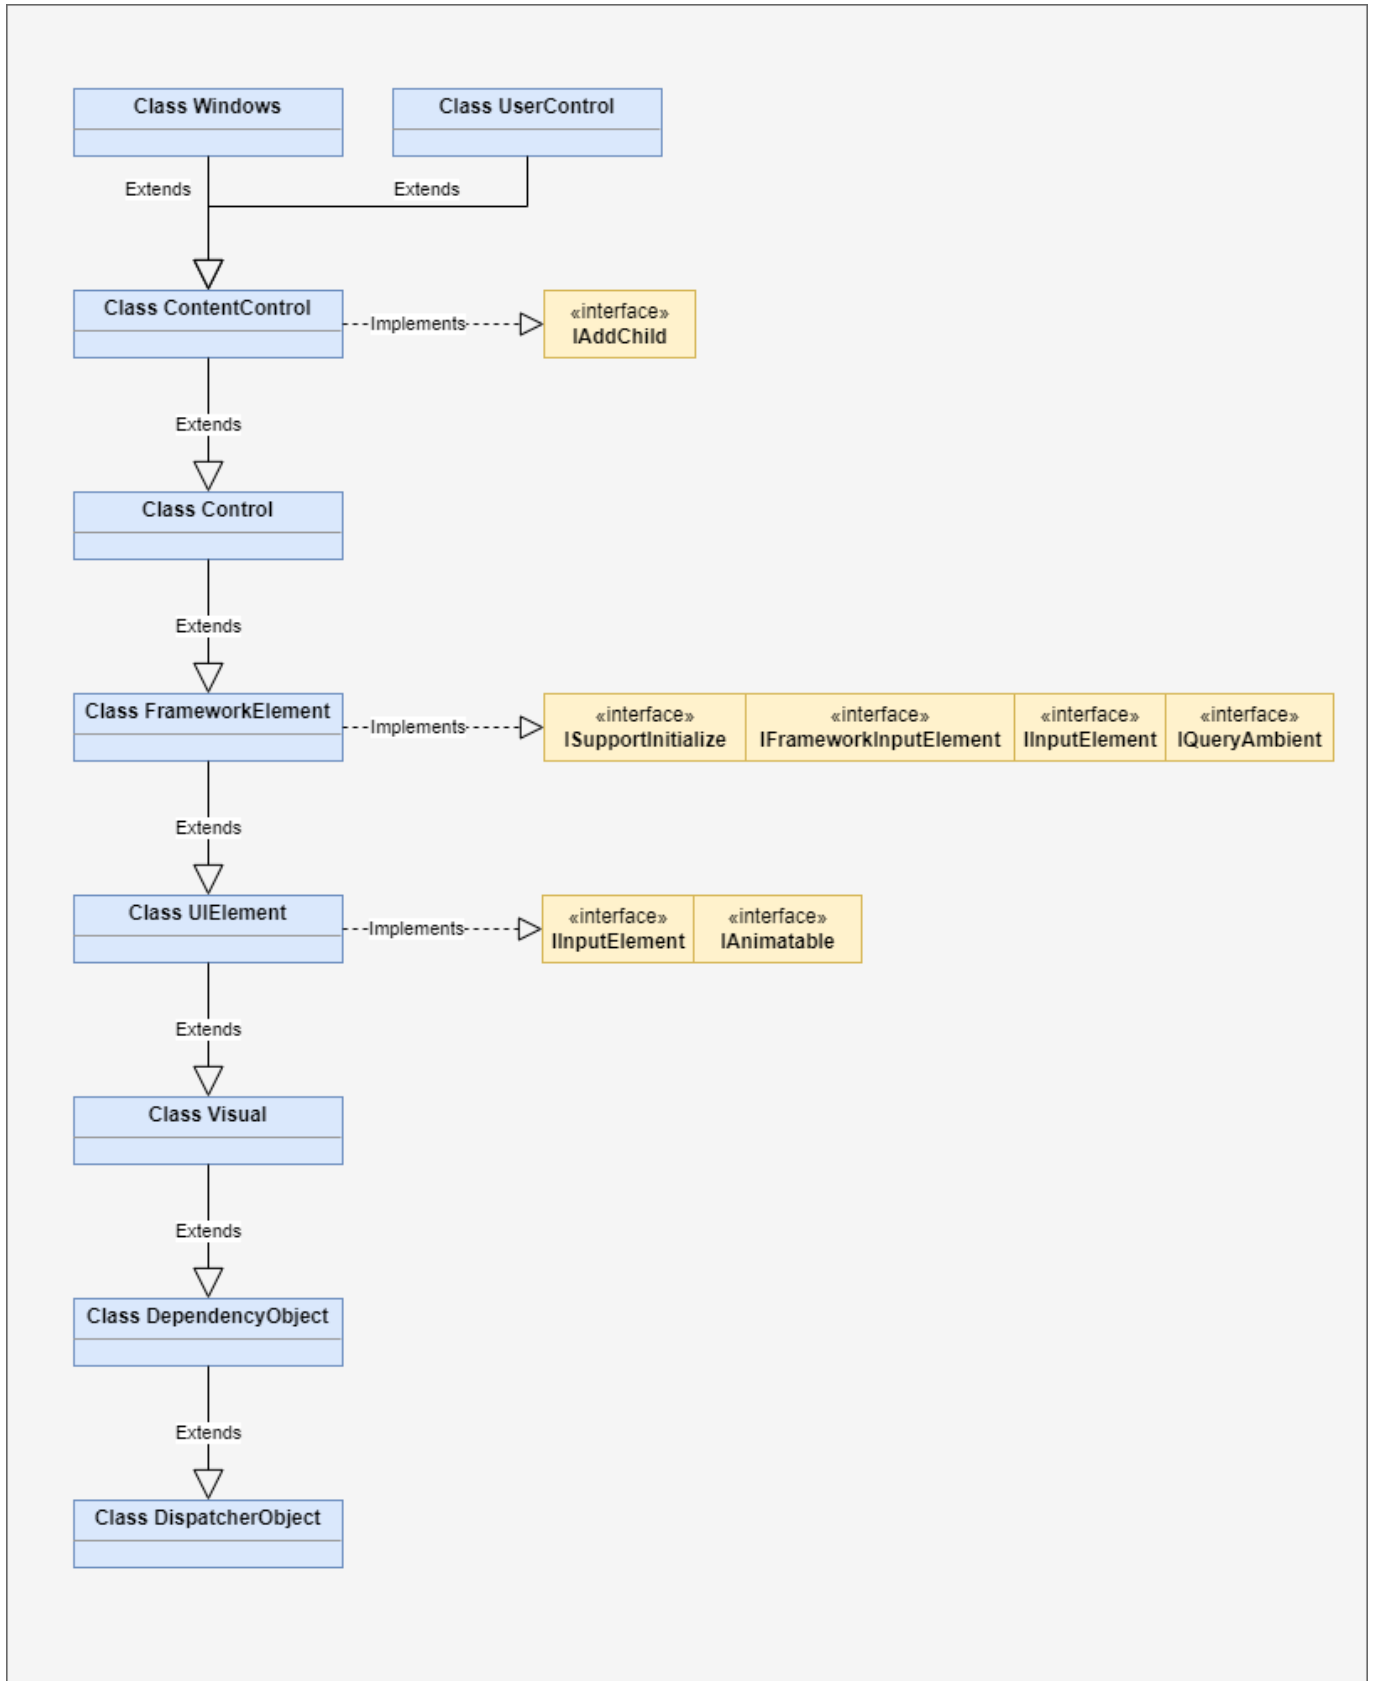

Inhaltsverzeichnis

Class Access Modifiers	1
Framework Elemente	1
Windows Klasse Vererbung Linie (.NET 5.0, 6.0, 7.0)	2
Inheritance line of the canvas character element in .NET V 7.0	3

Class Access Modifiers

Framework Elemente

Windows Klasse Vererbung Linie (.NET 5.0, 6.0, 7.0)

Assembly PresentationFramework, Version=5.0.0.0, Culture=neutral,
PublicKeyToken=31bf3856ad364e35

Inheritance line of the canvas character