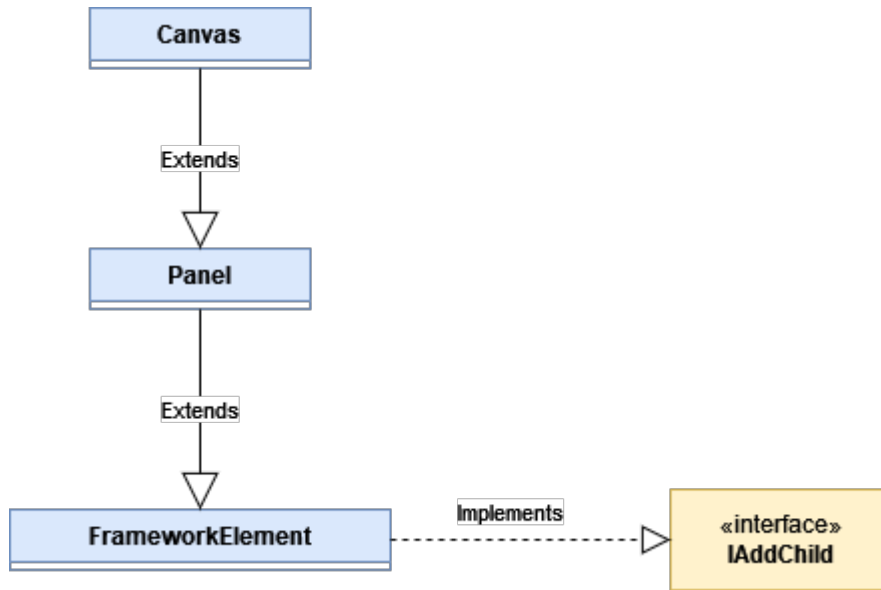

element in .NET V 7.0

From: <https://jmz-elektronik.ch/dokuwiki/> - Bücher & Dokumente

Permanent link: <https://jmz-elektronik.ch/dokuwiki/doku.php?id=start:visualstudio2017:programmieren:dotnetvererbungsbaum&rev=1689618670>

Last update: 2023/07/17 20:31